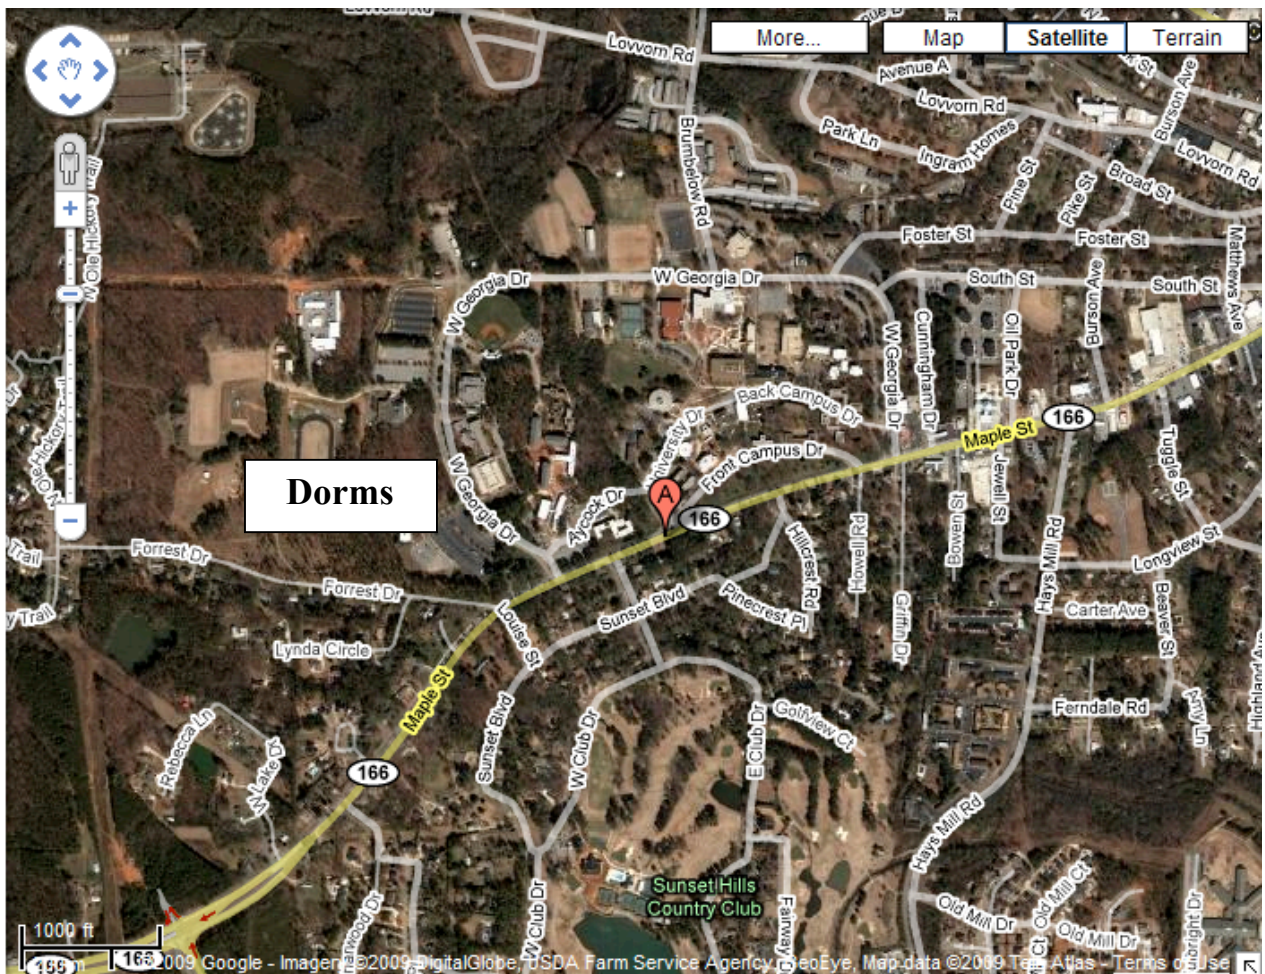

Overnight Camp \$575.00 Day Camp \$550.00

Dorm: Strozier Hall http://www.westga.edu/index_map.php

Directions: http://www.westga.edu/index_directions.php

Google Map:

Schedule:

GA	Saturday 6/12/10	Sunday 6/13/10	Monday 6/14/10	Tuesday 6/15/10	Wednesday 6/16/10
700					
730			Wake-up	Wake-up	Wake-up
800			Breakfast	Breakfast	Breakfast
830		Registration	Breakfast	Breakfast	Breakfast
900		Registration	Attendance	Attendance	Attendance
930		Attendance	Session 4	Session 6	Session 10
1000		Session 1	Session 4	Session 7	Session 10
1030		Session 1	Session 4	Session 7	Session 10
1100		Session 1	Session 4	Session 7	Session 10
1130		Session 1	Session 4	Session 7	Check-Out
1200		Lunch	Lunch	Lunch	
1230		Lunch	Lunch	Lunch	
1300		Attendance	Attendance	Attendance	
1330		Session 2	Session 5	Session 8	
1400		Session 2	Session 5	Session 8	
1430		Session 2	Session 5	Session 8	
1500	Staff Arrives	Session 2	Session 5	Session 8	
1530	Staff Training	Session 2	Session 5	Session 8	
1600	Staff Training	Rest	Rest	Rest	
1630	Staff Training	Dinner	Dinner	Dinner	
1700	Staff Training	Dinner	Dinner	Dinner	
1730		Attendance	Attendance	Attendance	
1800		Attendance	Attendance	Attendance	
1830		Session 3	Session 6	Session 9	
1900		Session 3	Session 6	Session 9	
1930		Session 3	Session 6	Session 9	
2000		Session 3	Session 6	Session 9	
2030		Session 3	Session 6	Session 9	
2100		Rest	Rest	Rest	
2130		Pizza	Pizza	Pizza	
2200		Room Check	Room Check	Room Check	
2230		Lights Out	Lights Out	Lights Out	