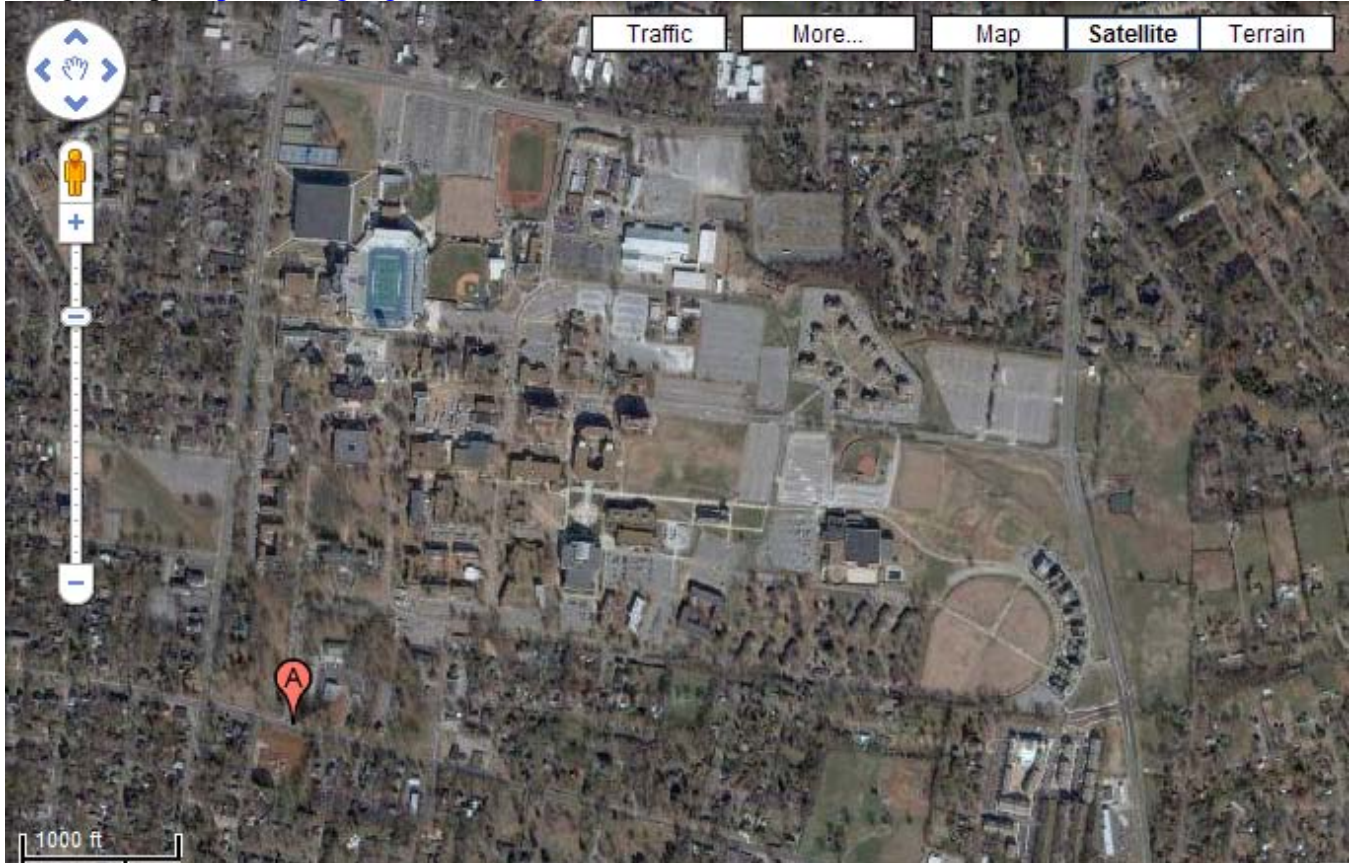

Navy Lacrosse Camp MTSU Information

The Academy Lacrosse Camp will offer campers an opportunity to learn from the nation's top lacrosse coaches & players. Over the years we have observed the nation's best H.S programs require their players to attend camp as a team starting in middle school. This philosophy provides a consistency not present in programs where players go off to camp on their own; our new program is designed to develop team concepts. Although directed towards teams, individuals are still welcome and will be placed on Camp teams learning the same concepts to bring back to their home team. Following is information about the camp, The day and overnight program is the same, we offer a day camp as an option for those not interested in staying over. More information is available in the "FAQ" link on our website. You will receive a detailed email one week before camp with specific check-in information.

Overnight Camp $575.00 Day Camp $550.00

MTSU Directions: <http://www.mtsu.edu/rootpage_files/MTSUCampusMap.pdf>

Google Map: <http://maps.google.com/maps?hl=en&tab=wl>