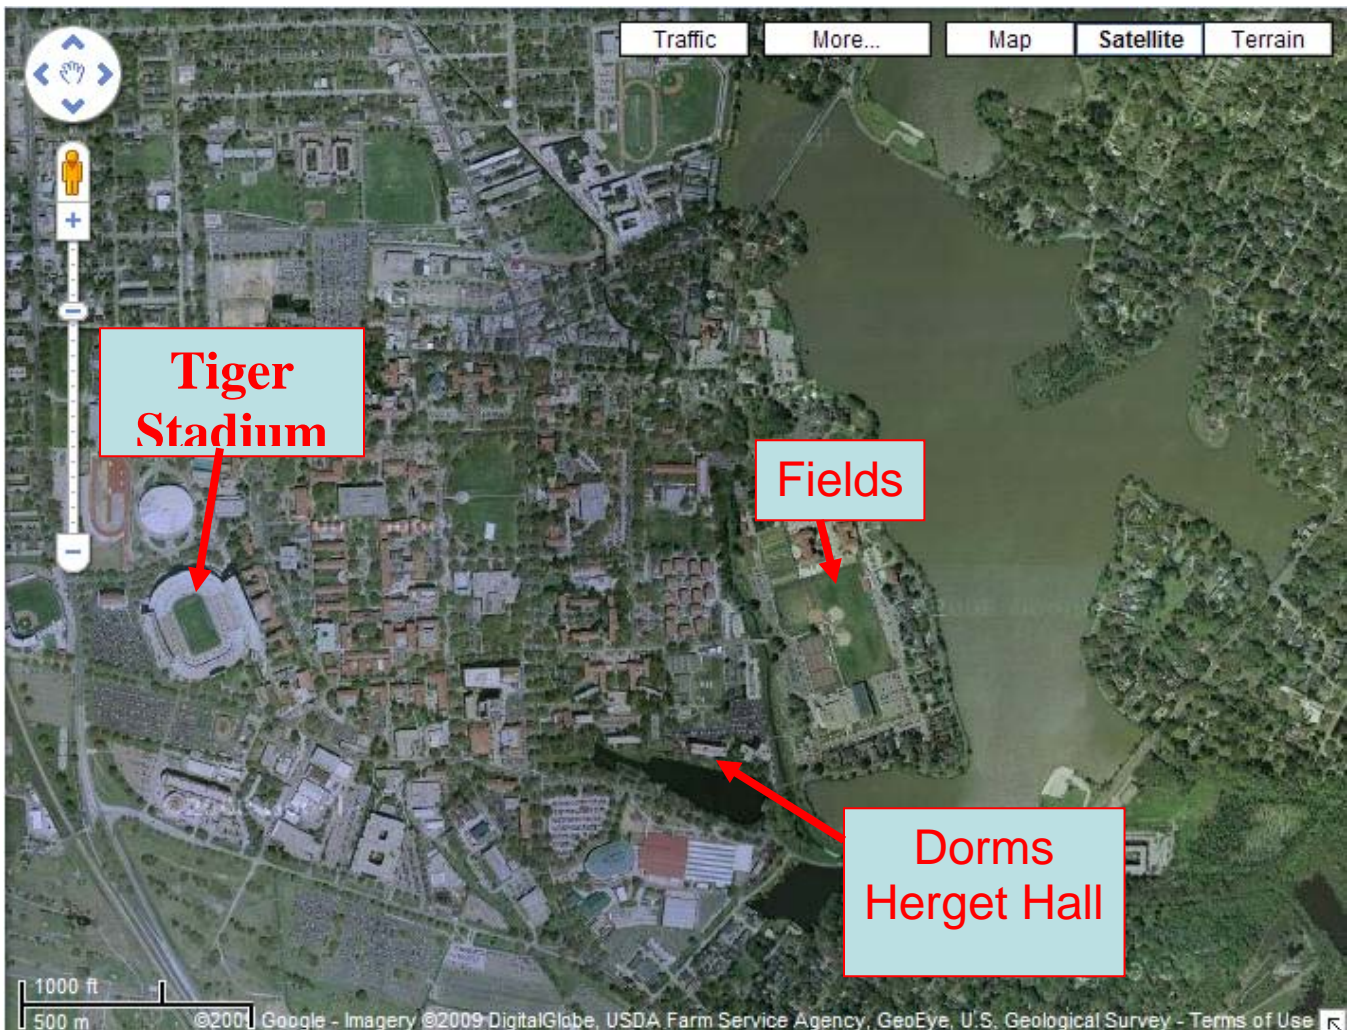

Navy Lacrosse LSU Camp Information

The Academy Lacrosse Camp will offer campers an opportunity to learn from the nation's top lacrosse coaches & players. Over the years we have observed the nation's best H.S programs require their players to attend camp as a team starting in middle school. This philosophy provides a consistency not present in programs where players go off to camp on their own; our new program is designed to develop team concepts. Although directed towards teams, individuals are still welcome and will be placed on Camp teams learning the same concepts to bring back to their home team. Following is information about the camp, The day and overnight program is the same, we offer a day camp as an option for those not interested in staying over. More information is available in the "FAQ" link on our website. You will receive a detailed email one week before camp with specific check-in information.

Overnight Camp \$575.00 Day Camp \$550.00

Dorm Herget Hall, [http://ap1003.lsu.edu/slas/reslifeweb.nsf/\\$Content/Herget+Hall](http://ap1003.lsu.edu/slas/reslifeweb.nsf/$Content/Herget+Hall)

Google Map: <http://maps.google.com/maps?hl=en&tab=wl>